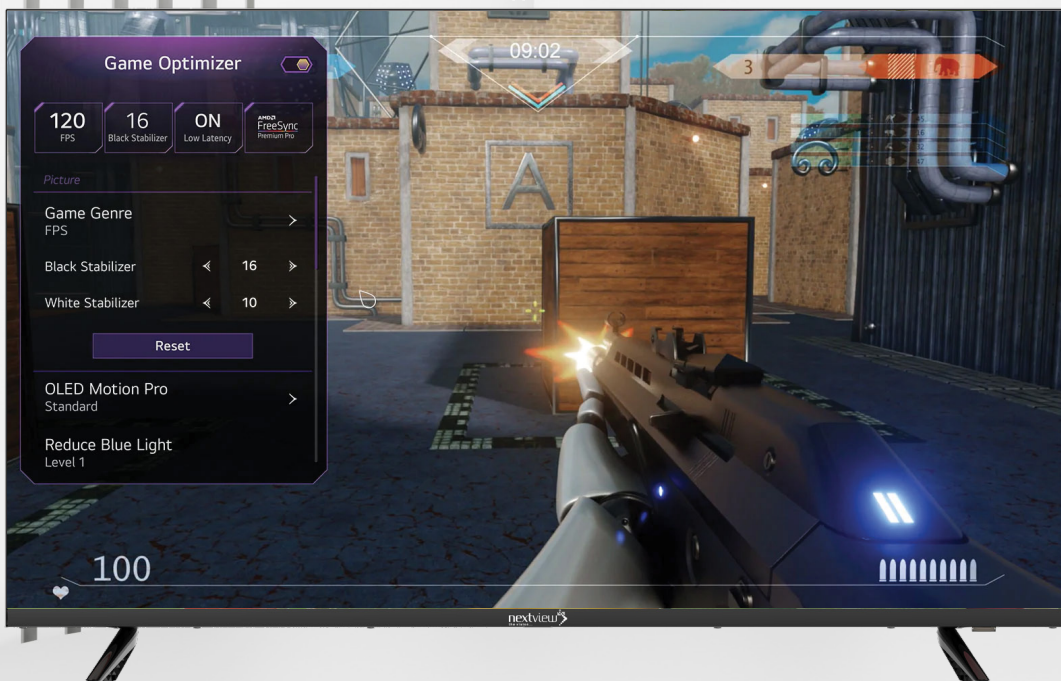

Incredibly

SMART WebOS TELEVISION

43"

ThinQ AI™

NETFLIX

prime video

HDMI™
HIGH-DEFINITION MULTIMEDIA INTERFACE

BLUETOOTH